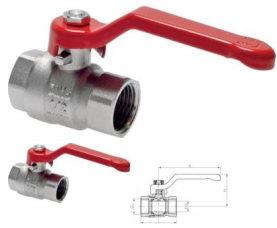

KH 14 B E

Kulventil (hona), Eco-Line, Rp 1/4", PN 25

Betyg: Inte betygsatt ännu

Pris

Pris 95,60 kr

Pris utan moms 76,48 kr

Rabatt

Momsbelopp 19,12 kr

[Ställ en fråga om denna produkt](#)

Declarations

Version	Standard
G	Rp 1/4"
DN [mm]	9
L [mm]	40,0
H [mm]	38
R [mm]	7,5
PN [bar]	25
Replacement handles **	G KH 1439 B E
Weight	115 g / pc.

Customs duty number: 84818081

Description