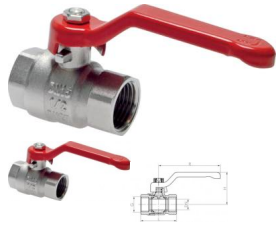

KH 114 B E

Kulventil (hona), Eco-Line, Rp 1 1/4", PN 25

Betyg: Inte betygsatt ännu

Pris

Pris 429,68 kr

Pris utan moms 343,74 kr

Rabatt

Momsbelopp 85,94 kr

[Ställ en fråga om denna produkt](#)

Declarations

Version	Standard
G	Rp 1 1/4"
DN [mm]	30
L [mm]	76,0
H [mm]	67
R [mm]	142
PN [bar]	25
Replacement handles **	G KH 114112 B E
Weight	650 g / pc.

Customs duty number: 84818081

Description