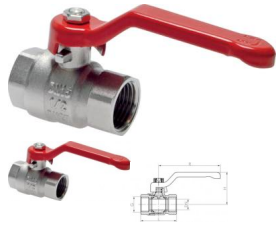

KH 20 B E *

Kulventil (hona), Eco-Line, Rp 2", PN 25

Betyg: Inte betygsatt ännu

Pris

Pris 820,53 kr

Pris utan moms 656,42 kr

Rabatt

Momsbelopp 164,11 kr

[Ställ en fråga om denna produkt](#)

Declarations

Version	Standard
G	Rp 2"
DN [mm]	47
L [mm]	99.0
H [mm]	83
R [mm]	175
PN [bar]	25
Replacement handles **	G KH 20 B E
Weight	1,4 kg / pc.

Customs duty number: 84818081

Description