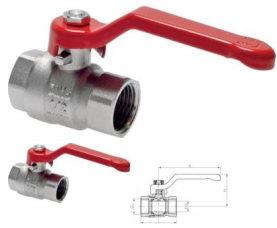

KH 212 B E *

Kulventil (hona), Eco-Line, Rp 2 1/2", PN 25

Betyg: Inte betygsatt ännu

Pris

Pris 1.865,45 kr

Pris utan moms 1.492,36 kr

Rabatt

Momsbelopp 373,09 kr

[Ställ en fråga om denna produkt](#)

Declarations

Version	Standard
G	Rp 2 1/2"
DN [mm]	62
L [mm]	132,0
H [mm]	108
R [mm]	250
PN [bar]	25
Replacement handles **	G KH 2.12.3040 B E
Weight	3 kg / pc.

Customs duty number: 84818081

Description