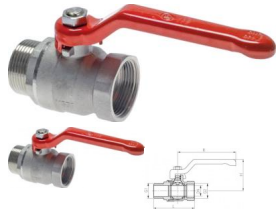

KH 14 B IA E

Kulventil (hona-hane), Eco-Line, Rp 1/4", PN 25

Betyg: Inte betygsatt ännu

Pris

Pris 121,19 kr

Pris utan moms 96,95 kr

Rabatt

Momsbelopp 24,24 kr

[Ställ en fråga om denna produkt](#)

Declarations

Version	Standard
G1 / G2	R / Rp 1/4"
DN [mm]	9
L [mm]	48,5
H [mm]	38
R [mm]	7,5
PN [bar]	25
replacement handles	G KH 1438 B E
Weight	11,5 g / pc.

Customs duty number: 84819081

Description