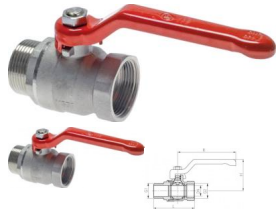

KH 12 B IA E

Kulventil (hona-hane), Eco-Line, Rp 1/2", PN 25

Betyg: Inte betygsatt ännu

Pris

Pris 143,18 kr

Pris utan moms 114,54 kr

Rabatt

Momsbelopp 28,64 kr

[Ställ en fråga om denna produkt](#)

Declarations

Version	Standard
G1 / G2	R / Rp 1/2"
DN [mm]	15
L [mm]	57,5
H [mm]	43
R [mm]	35
PN [bar]	25
replacement handles	G KH 1234 B E
Weight	195 g / pc.

Customs duty number: 84819081

Description