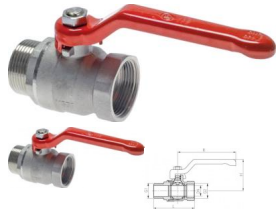

KH 10 B IA E

Kulventil (hona-hane), Eco-Line, Rp 1", PN 25

Betyg: Inte betygsatt ännu

Pris

Pris 299,00 kr

Pris utan moms 239,20 kr

Rabatt

Momsbelopp 59,80 kr

[Ställ en fråga om denna produkt](#)

Declarations

Version	Standard
G1 / G2	R / Rp 1"
DN [mm]	24
L [mm]	74,5
H [mm]	54
R [mm]	113
PN [bar]	25
replacement handles	G KH 10 B E
Weight	440 g / pc.

Customs duty number: 84819081

Description