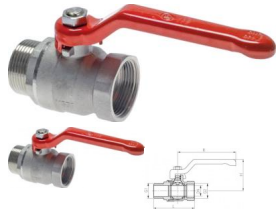

KH 114 B IA E

Kulventil (hona-hane), Eco-Line, Rp 1 1/4", PN 25

Betyg: Inte betygsatt ännu

Pris

Pris 509,31 kr

Pris utan moms 407,45 kr

Rabatt

Momsbelopp 101,86 kr

[Ställ en fråga om denna produkt](#)

Declarations

Version	Standard
G1 / G2	R / Rp 1 1/4"
DN [mm]	30
L [mm]	87,0
H [mm]	67
R [mm]	142
PN [bar]	25
replacement handles	G Rp 1 1/4 112 B E
Weight	700 g / pc.

Customs duty number: 84819081

Description