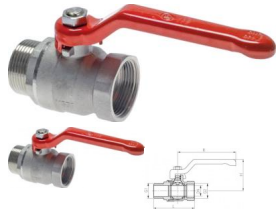

KH 112 B IA E

Kulventil (hona-hane), Eco-Line, Rp 1 1/2", PN 25

Betyg: Inte betygsatt ännu

Pris

Pris 577,59 kr

Pris utan moms 462,07 kr

Rabatt

Momsbelopp 115,52 kr

[Ställ en fråga om denna produkt](#)

Declarations

Version	Standard
G1 / G2	R / Rp 1 1/2"
DN [mm]	37
L [mm]	98,0
H [mm]	73
R [mm]	142
PN [bar]	25
replacement handles	G KH 114112 B E
Weight	360 g / pc.

Customs duty number: 84819081

Description