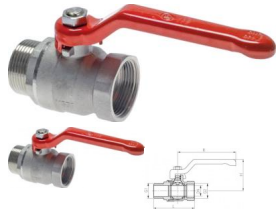

KH 20 B IA E *

Kulventil (hona-hane), Eco-Line, Rp 2", PN 25

Betyg: Inte betygsatt ännu

Pris

Pris 909,65 kr

Pris utan moms 727,72 kr

Rabatt

Momsbelopp 181,93 kr

[Ställ en fråga om denna produkt](#)

Declarations

Version	Standard
G1 / G2	R / Rp 2"
DN [mm]	47
L [mm]	113,5
H [mm]	83
R [mm]	175
PN [bar]	25
replacement handles	G KH 20 B E
Weight	1,5 kg / pc

Customs duty number: 84819081

Description